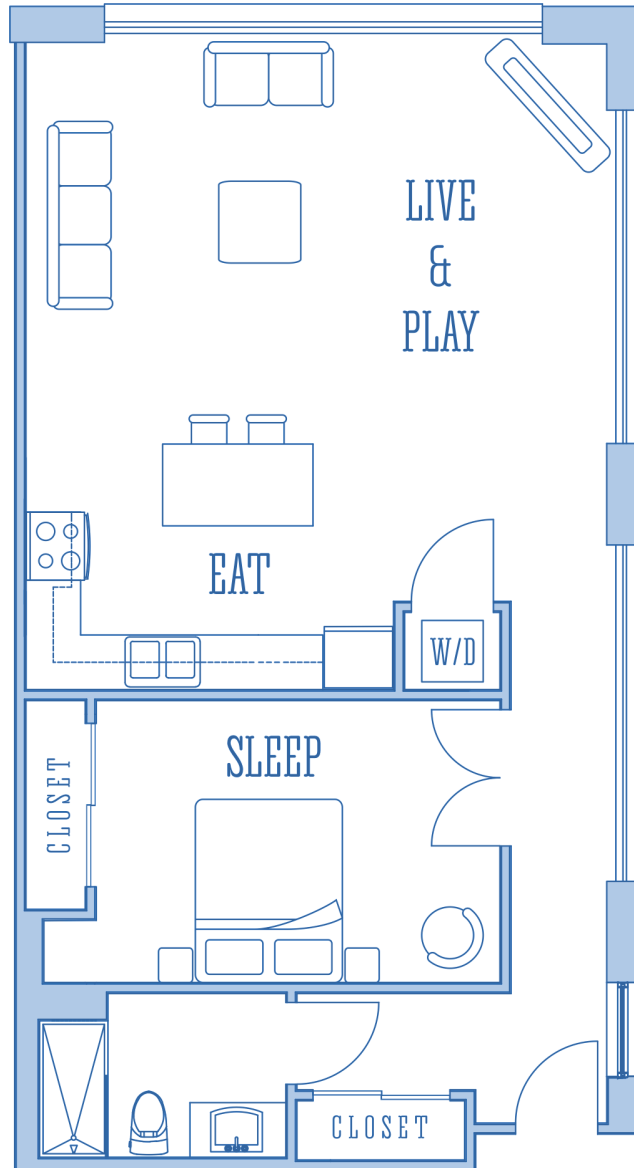

THE CUBIT

APARTMENT LOFTS

UNITS 301 & 401

885 sq-ft (82 sq-m)

LIVE & PLAY 21.5 X 14 FT
 EAT 21.5 X 10 FT
 SLEEP 15 X 10.4 FT

UNIQUE FEATURES:

Corner unit with views of the first and second level canals and the Seven Sisters Mountain Range. Windows face North-East and North-West with mid-day to afternoon and setting sun.

LIVE & PLAY ON THE CANAL

Floor plans, square footage and other information are estimates and approximate for illustration purposes only. Configuration, features, square footage and other dimensions are subject to change.