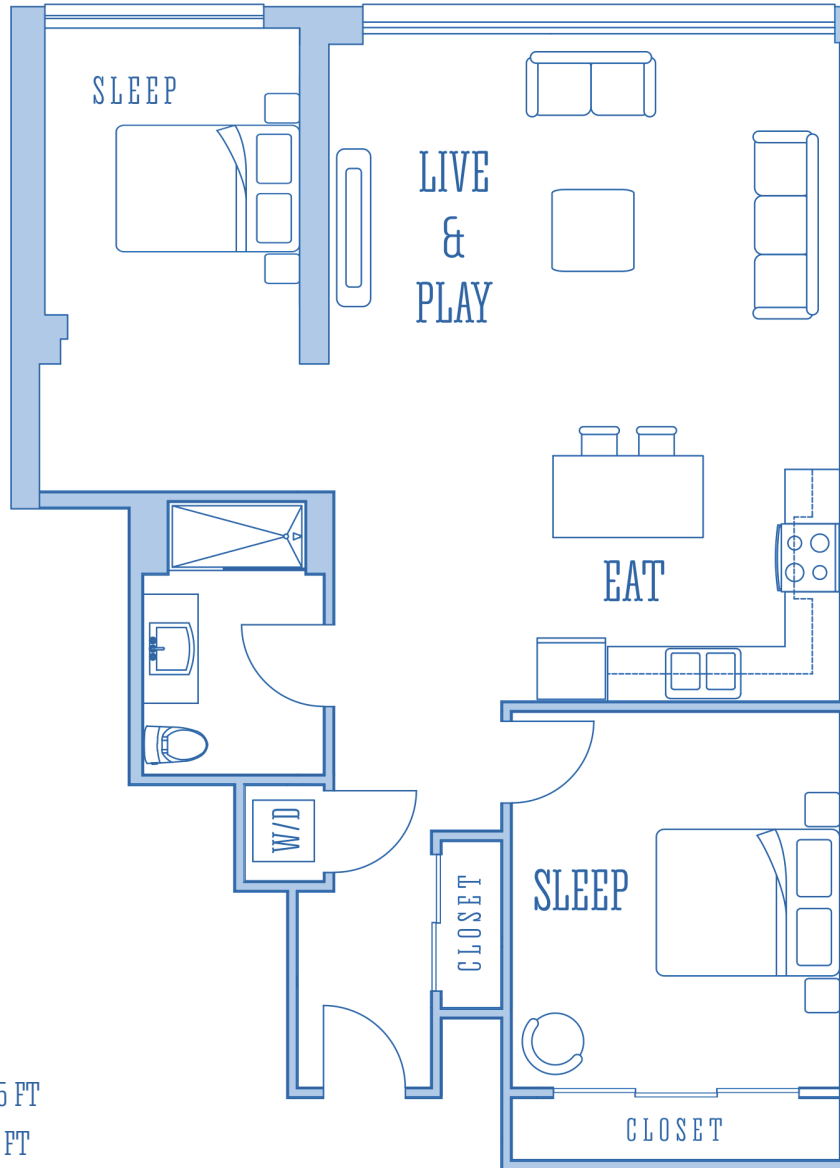

THE CUBIT

APARTMENT LOFTS

UNITS 302 & 402

1,020 sq-ft (95 sq-m)

- LIVE & PLAY 18.7X 14.5 FT
- EAT 18.4 X 10 FT
- SLEEP 12 X 13.7 FT
- ALCOVE 9.3 X 17 FT

UNIQUE FEATURES:

This two bedroom unit offers views of the first and second level canals. Windows face North-West with afternoon sun and setting sun.

LIVE & PLAY ON THE CANAL

Floor plans, square footage and other information are estimates and approximate for illustration purposes only. Configuration, features, square footage and other dimensions are subject to change.