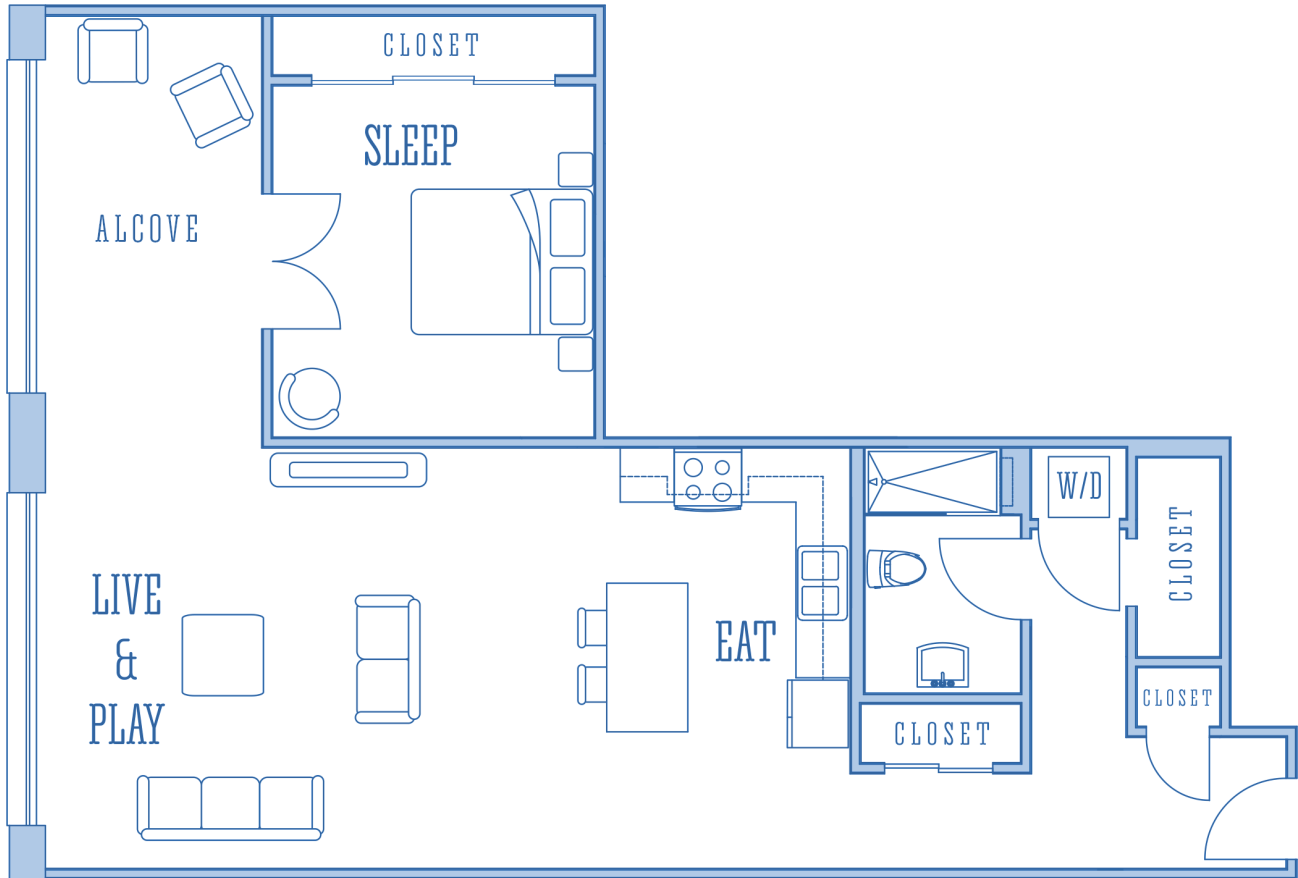

# THE CUBIT

## APARTMENT LOFTS

### UNITS 304 & 404

1,023 sq-ft (95 sq-m)

- LIVE & PLAY 20 X 15.5 FT
- EAT 10.2 X 15.5 FT
- SLEEP 12 X 13 FT
- ALCOVE 8.3 X 16 FT

#### UNIQUE FEATURES:

Views of the first and second level canals and The High Performance Computing Center. Windows face South-West with afternoon sun and setting sun. French doors open to an alcove offering extra space for an office or studio.