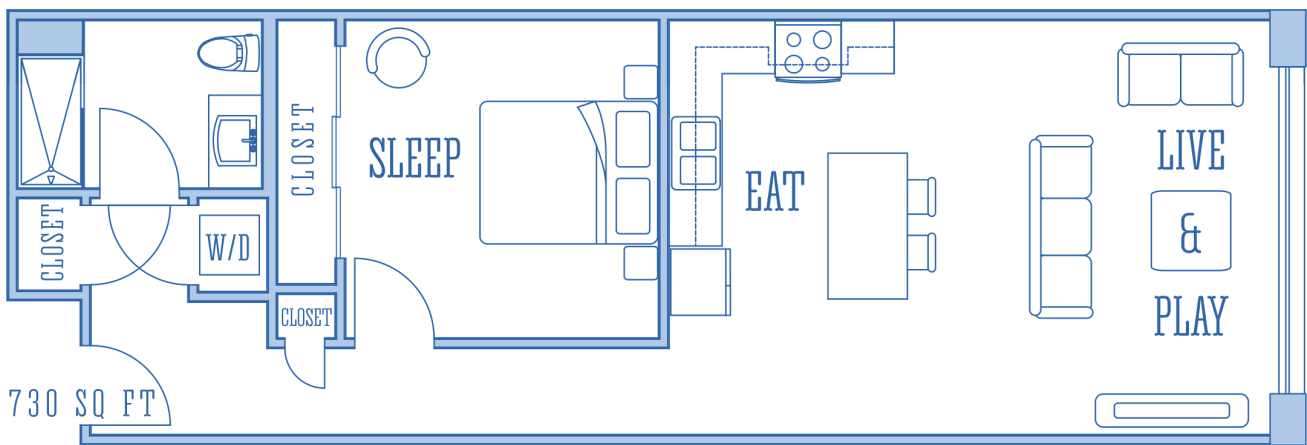

# THE CUBIT

## APARTMENT LOFTS

### UNITS 305 & 405

730 sq-ft (68 sq-m)

LIVE & PLAY 13 X 15.6 FT  
 EAT 10 X 15.6 FT  
 SLEEP 12 X 12 FT

#### UNIQUE FEATURES:

Views of the second level canal and the Seven Sisters Mountain Range. One large window faces North-West with morning to mid-day sun.