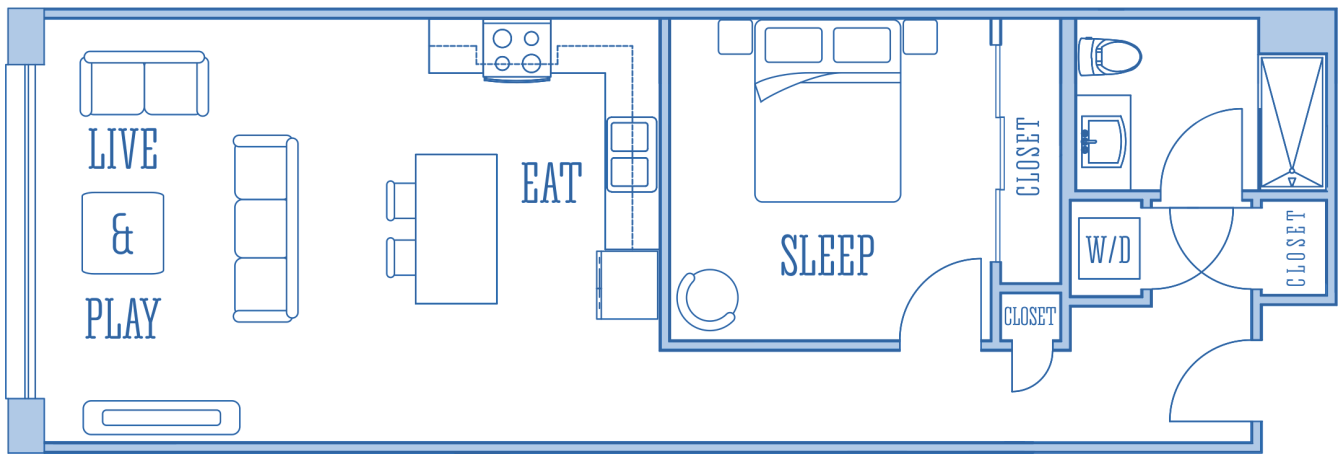

THE CUBIT

APARTMENT LOFTS

UNITS 306 & 406

730 sq-ft (68 sq-m)

LIVE & PLAY 13 X 15.6 FT
 EAT 10 X 15.6 FT
 SLEEP 12 X 12 FT

UNIQUE FEATURES:

Views of the second level canal and The High Performance Computing Center. One large window faces South-West with afternoon sun and setting sun.

LIVE & PLAY ON THE CANAL

Floor plans, square footage and other information are estimates and approximate for illustration purposes only. Configuration, features, square footage and other dimensions are subject to change.