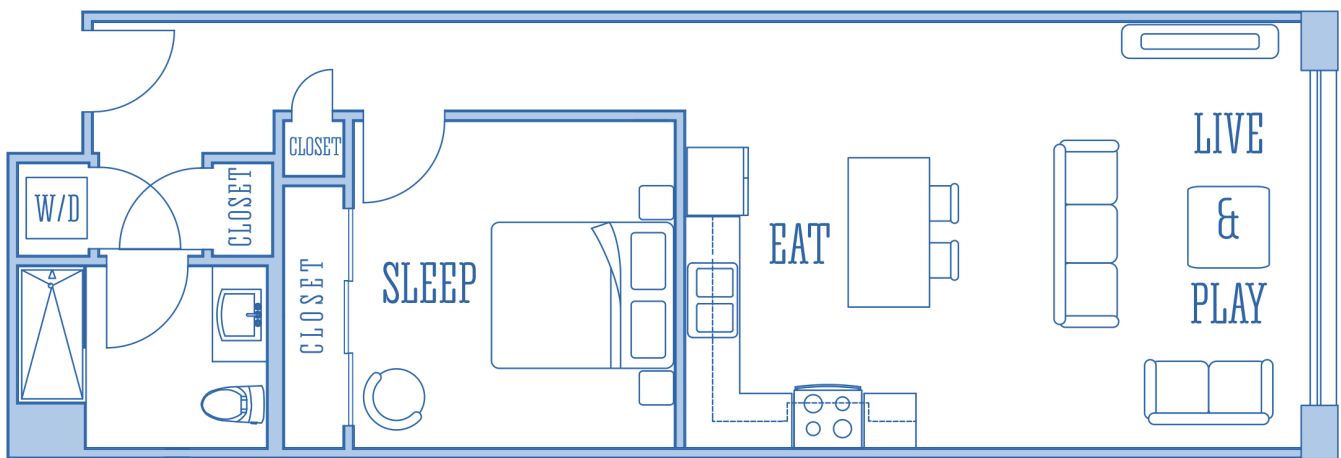

# THE CUBIT

## APARTMENT LOFTS

### UNITS 307 & 407

730 sq-ft (68 sq-m)

LIVE & PLAY 13 X 15.6 FT  
 EAT 10 X 15.6 FT  
 SLEEP 12 X 12 FT

#### UNIQUE FEATURES:

Views of the second level canal and the Seven Sisters Mountain Range. One large window faces North-East with morning to mid-day sun.