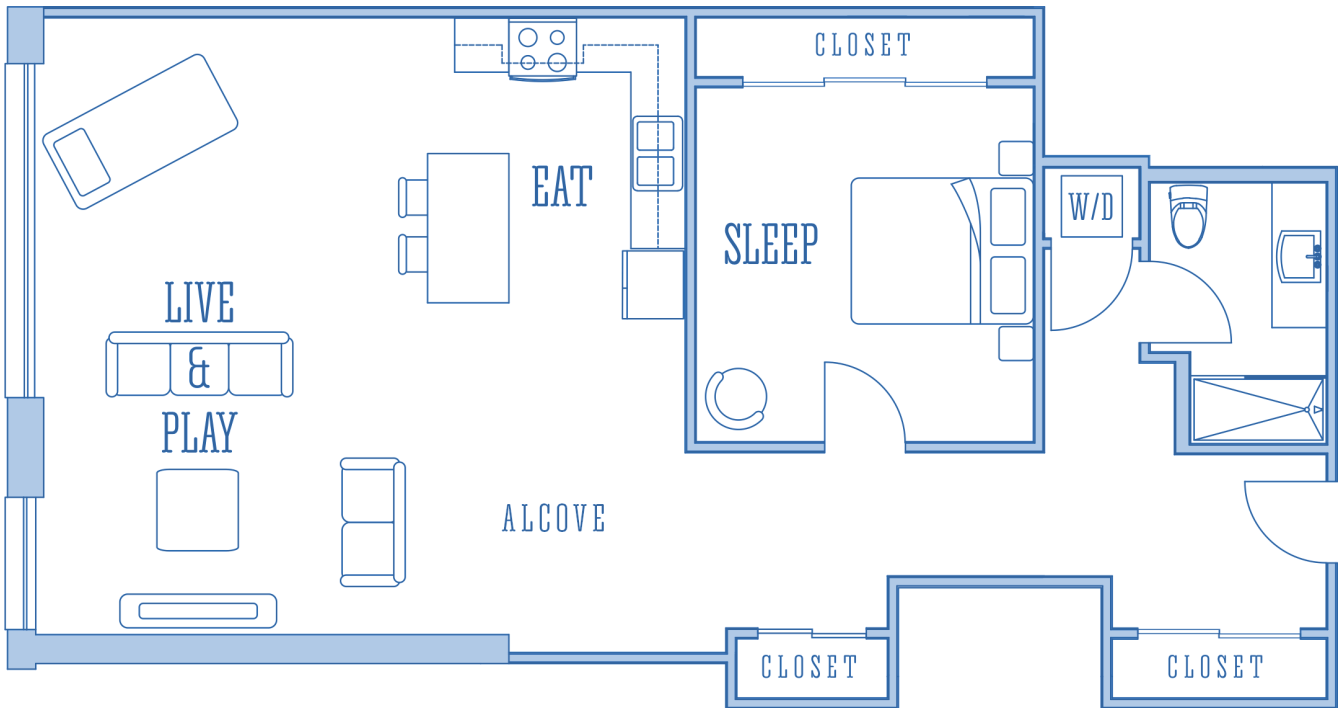

THE CUBIT

APARTMENT LOFTS

UNITS 308 & 408

1,035 sq-ft (96 sq-m)

- LIVE & PLAY 13.4 X 22.7 FT
- EAT 10.5 X 15.3 FT
- SLEEP 15 X 10.4 FT
- ALCOVE 10.5 X 7.3 FT

UNIQUE FEATURES:

This unit offers an over-sized living area with views of the second level canal and The High Performance Computing Center. Two windows face South-West with afternoon sun and setting sun.

LIVE & PLAY ON THE CANAL

Floor plans, square footage and other information are estimates and approximate for illustration purposes only. Configuration, features, square footage and other dimensions are subject to change.