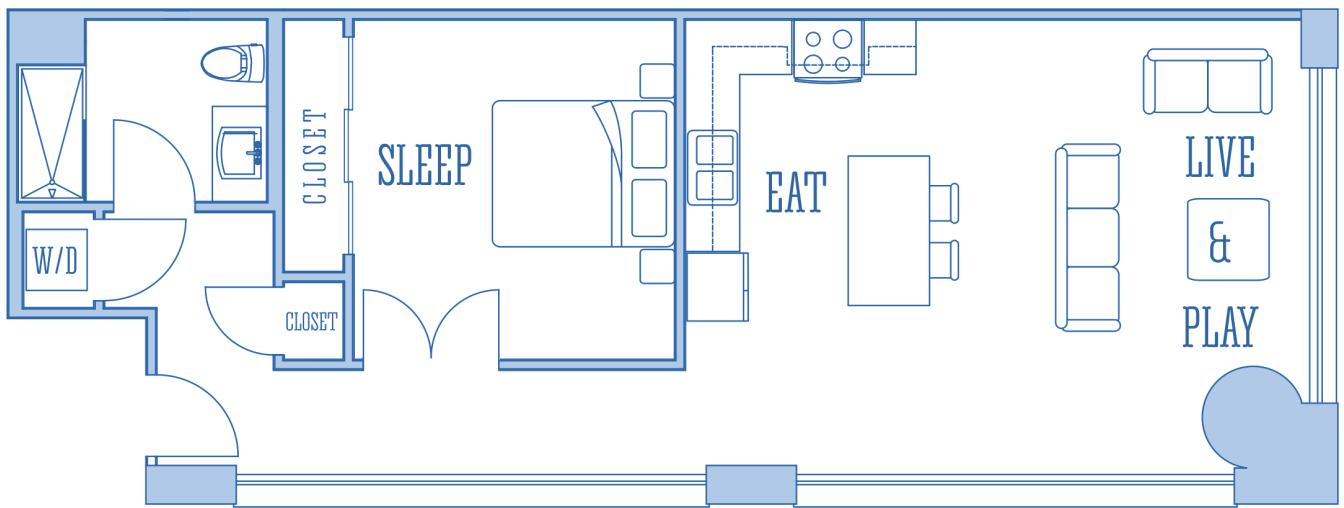

THE CUBIT

APARTMENT LOFTS

UNITS 309 & 409

760 sq-ft (70 sq-m)

LIVE & PLAY 13 X 16.5 FT
 EAT 10 X 16.8 FT
 SLEEP 12 X 12.5 FT

UNIQUE FEATURES:

This corner unit offers views of the Seven Sisters Mountain Range. Windows face North-East and South-East with morning to mid-day sun. Brightest unit for morning light.

LIVE & PLAY ON THE CANAL

Floor plans, square footage and other information are estimates and approximate for illustration purposes only. Configuration, features, square footage and other dimensions are subject to change.